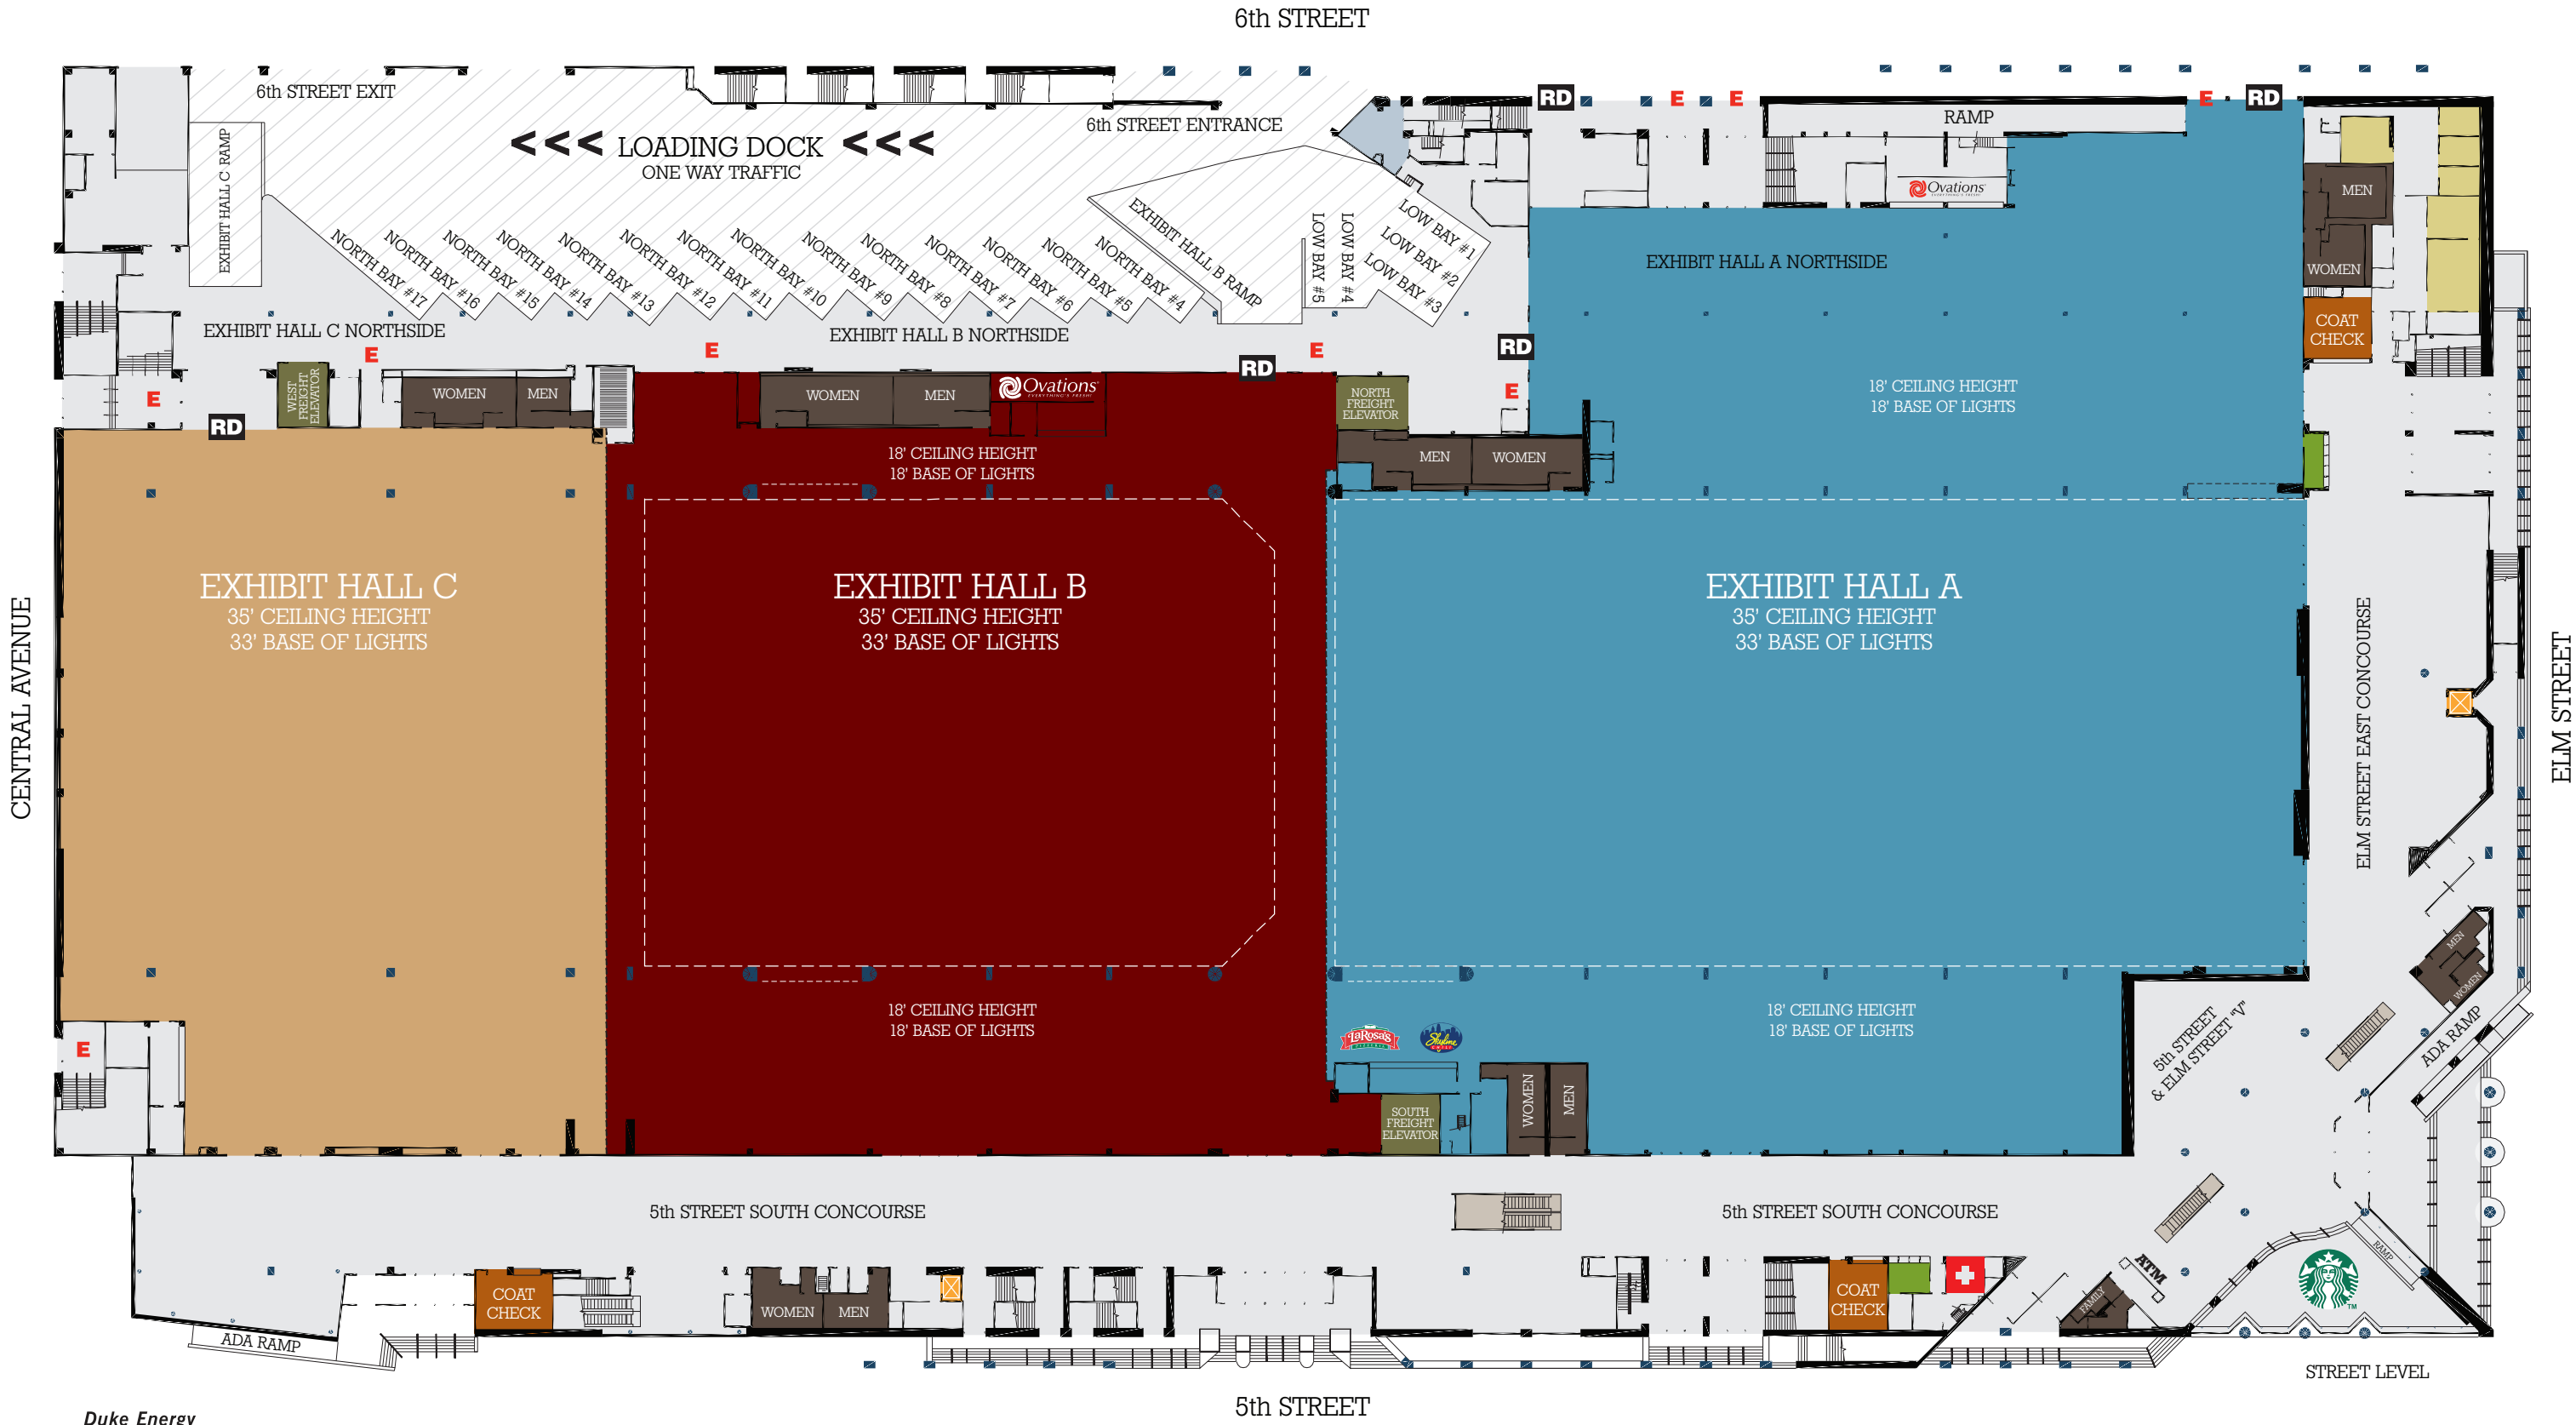

Duke Energy Convention Center

It's Happening Here in **Cincinnati USA**

FIRST FLOOR: EXHIBIT HALL LEVEL

Duke Energy Convention Center

FA - FIRE ALARM
 FH - FIRE HOSE
 FE - FIRE EXTINGUISHER

NORTH

- Restroom
- Passenger Elevator
- Escalator
- Show Office
- Security Office
- Ticket Office
- + First Aid Room
- E Fire Exit
- RD Roll Door

DECC SECOND FLOOR: MEETING ROOM LEVEL

DECC THIRD FLOOR: BALLROOM LEVEL

It's Happening Here in **Cincinnati USA**

525 Elm St., Cincinnati, OH 45202
513-419-7300

duke-energycenter.com

Duke Energy Convention Center

It's Happening Here in **Cincinnati USA**

SECOND FLOOR: MEETING ROOM LEVEL

DECC SECOND FLOOR: MEETING ROOM LEVEL

Duke Energy Convention Center

FA - FIRE ALARM
 FH - FIRE HOSE
 FE - FIRE EXTINGUISHER

- North Meeting Room
- South Meeting Room
- West Meeting Room
- Administrative Office
- Passenger Elevator
- Escalator
- Fire Exit
- Planning Suite

DECC FIRST FLOOR: EXHIBIT HALL LEVEL

DECC THIRD FLOOR: BALLROOM LEVEL

It's Happening Here in **Cincinnati USA**

525 Elm St., Cincinnati, OH 45202
513-419-7300

duke-energycenter.com

Duke Energy Convention Center