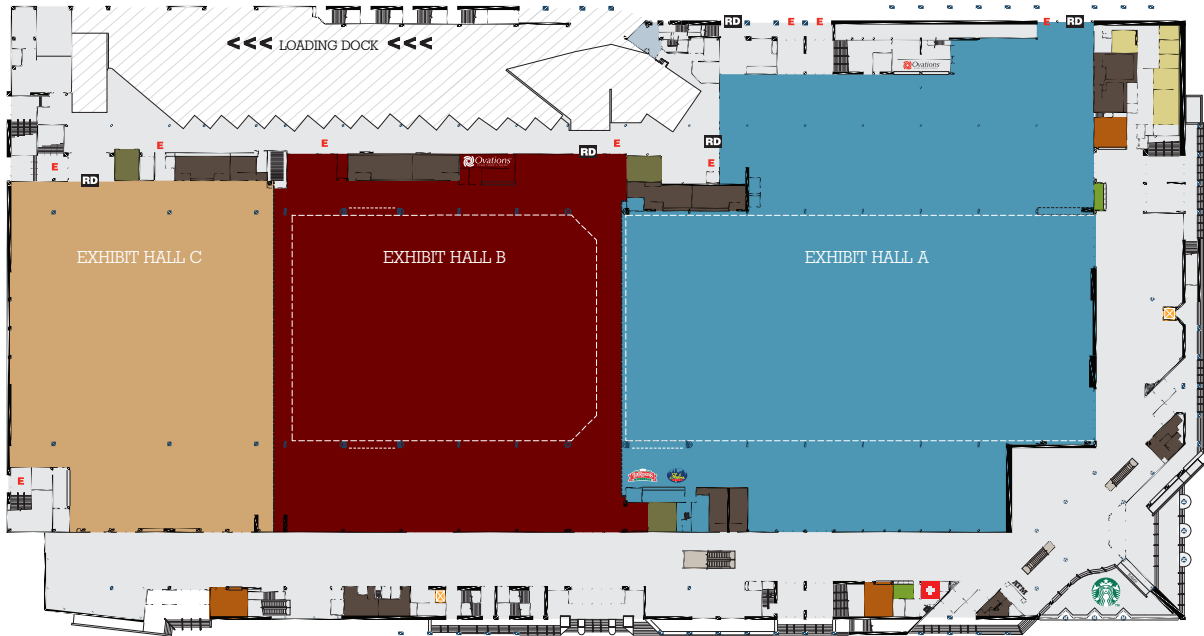

Duke Energy Convention Center

It's Happening Here in **Cincinnati USA**

FIRST FLOOR: EXHIBIT HALL LEVEL

Duke Energy Convention Center

FA - FIRE ALARM
 FH - FIRE HOSE
 FE - FIRE EXTINGUISHER

NORTH

- Restroom
- Passenger Elevator
- Escalator
- Show Office
- Security Office
- Ticket Office
- + First Aid Room
- E Fire Exit
- RD Roll Door

DECC SECOND FLOOR: MEETING ROOM LEVEL

DECC THIRD FLOOR: BALLROOM LEVEL

It's Happening Here in **Cincinnati USA**

525 Elm St., Cincinnati, OH 45202
513-419-7300

duke-energycenter.com

Duke Energy Convention Center

It's Happening Here in **Cincinnati USA**

SECOND FLOOR: MEETING ROOM LEVEL

DECC SECOND FLOOR: MEETING ROOM LEVEL

Duke Energy Convention Center

FA - FIRE ALARM
 FH - FIRE HOSE
 FE - FIRE EXTINGUISHER

- North Meeting Room
- South Meeting Room
- West Meeting Room
- Administrative Office
- Passenger Elevator
- Escalator
- Fire Exit
- Planning Suite

DECC FIRST FLOOR: EXHIBIT HALL LEVEL

DECC THIRD FLOOR: BALLROOM LEVEL

It's Happening Here in **Cincinnati USA**

525 Elm St., Cincinnati, OH 45202
513-419-7300

duke-energycenter.com

Duke Energy Convention Center