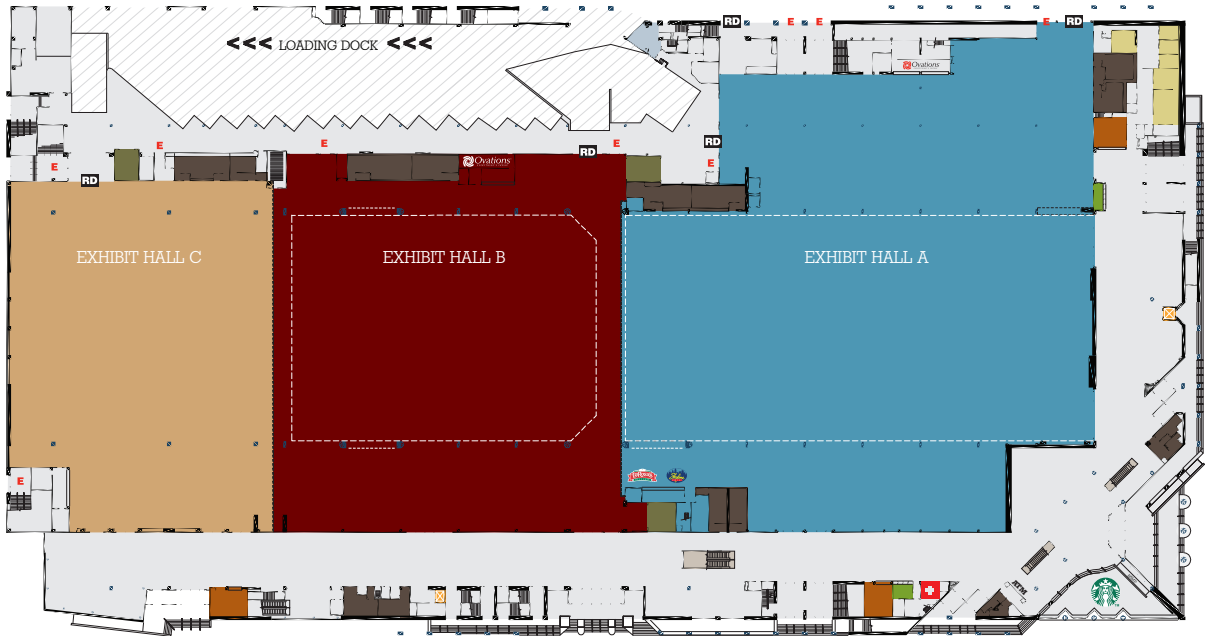

Duke Energy Convention Center

It's Happening Here in **Cincinnati USA**

FIRST FLOOR: EXHIBIT HALL LEVEL

Duke Energy Convention Center

FA - FIRE ALARM
 FH - FIRE HOSE
 FE - FIRE EXTINGUISHER

NORTH

- Restroom
- Passenger Elevator
- Escalator
- Show Office
- Security Office
- Ticket Office
- + First Aid Room
- E Fire Exit
- RD Roll Door

It's Happening Here in **Cincinnati USA**

SECOND FLOOR: MEETING ROOM LEVEL

DECC SECOND FLOOR: MEETING ROOM LEVEL

Duke Energy Convention Center

FA - FIRE ALARM
 FH - FIRE HOSE
 FE - FIRE EXTINGUISHER

- North Meeting Room
- South Meeting Room
- West Meeting Room
- Administrative Office
- Passenger Elevator
- Escalator
- Fire Exit
- Planning Suite

It's Happening Here in **Cincinnati USA**

THIRD FLOOR: BALLROOM LEVEL

Duke Energy
Convention Center

FA - FIRE ALARM
FH - FIRE HOSE
FE - FIRE EXTINGUISHER

- Grand Ballroom
- Junior Ballroom
- Press Room
- Green Room
- Passenger Elevator
- Escalator
- Fire Exit

DECC FIRST FLOOR: EXHIBIT HALL LEVEL

DECC SECOND FLOOR: MEETING ROOM LEVEL

It's Happening Here in **Cincinnati USA**

525 Elm St., Cincinnati, OH 45202
513-419-7300

duke-energycenter.com